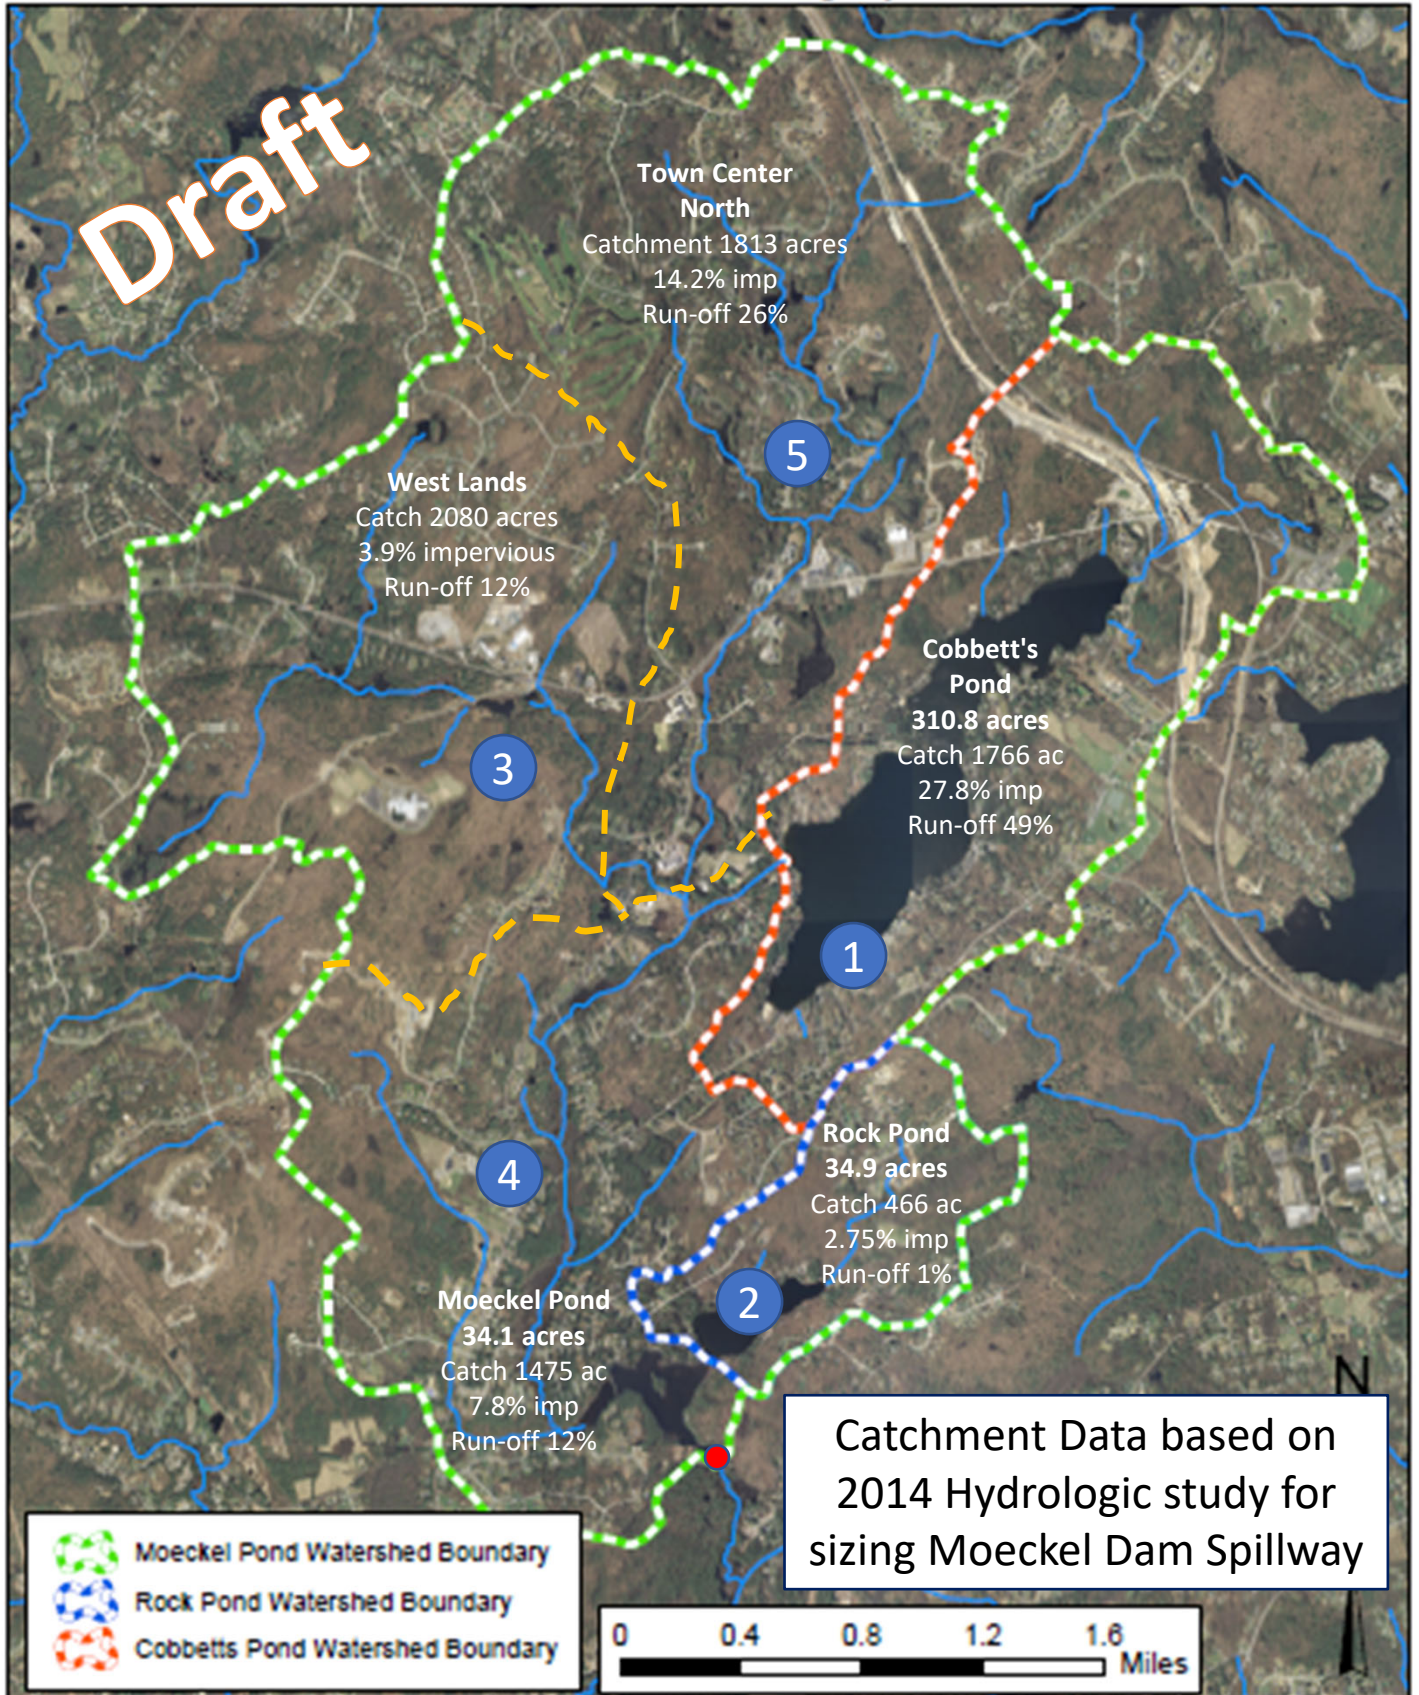

Moeckel Pond Watershed

2010 Aerial Imagery

Draft

Catchment Data based on 2014 Hydrologic study for sizing Moeckel Dam Spillway

- Moeckel Pond Watershed Boundary
- Rock Pond Watershed Boundary
- Cobbett's Pond Watershed Boundary